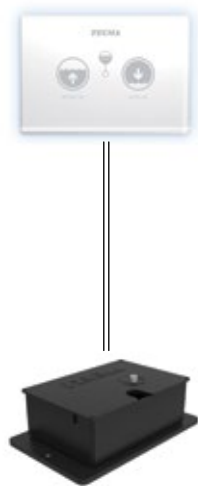

Premium Touch

Ultimate patented hi-tech glass touch panel with software.

STANDARD - Standard control panel all-in-one.

Frame color: ● black ○ white
Panel color: ● gray **Optional:** ○ white ● cream

Note: compatible with Tecma pneumatic sensor or other N.A. switch type sensor.

MULTIFRAME - Control panel compatible with all commercial bezels.

Frame color: ○ white **Panel color:** ● gray

ARGENT - Elegant metal push button.

Color: ● gray

TOUCH - Ultimate hi-tech glass touch panel.

Color: ● black ○ white

Note: compatible with Tecma pneumatic sensor or other N.A. switch type sensor.

PREMIUM - Patented silicon pad control panel with software.

Frame and panel color: ○ white

PREMIUM TOUCH - Ultimate patented hi-tech glass touch panel with software.