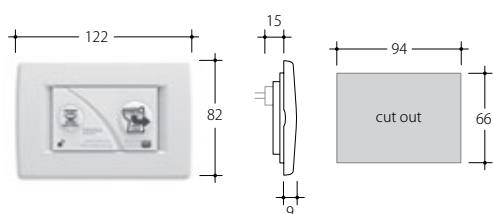

PREMIUM - Patented silicon pad control panel with software.

Frame and panel color: ○ white

PREMIUM TOUCH - Ultimate patented hi-tech glass touch panel with software.

* See Touch technical drawing