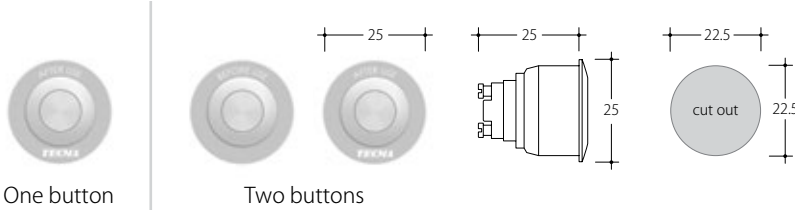

Premium Touch

Ultimate patented hi-tech glass touch panel with software.

STANDARD - Standard control panel all-in-one.

Frame color: ● black ○ white
Panel color: ● gray **Optional:** ○ white ● cream

Note: compatible with Tecma pneumatic sensor or other N.A. switch type sensor.

MULTIFRAME - Control panel compatible with all commercial bezels.

Frame color: ○ white **Panel color:** ● gray

ARGENT - Elegant metal push button.

Color: ● gray

TOUCH - Ultimate hi-tech glass touch panel.