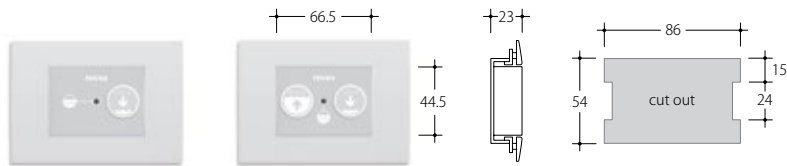

Premium Touch

Ultimate patented hi-tech glass touch panel with software.

STANDARD - Standard control panel all-in-one.

Frame color: ● black ○ white
Panel color: ● gray **Optional:** ○ white ● cream

Note: compatible with Tecma pneumatic sensor or other N.A. switch type sensor.

MULTIFRAME - Control panel compatible with all commercial bezels.

Frame color: ○ white **Panel color:** ● gray

ARGENT - Elegant metal push button.

Color: ● gray

TOUCH - Ultimate hi-tech glass touch panel.