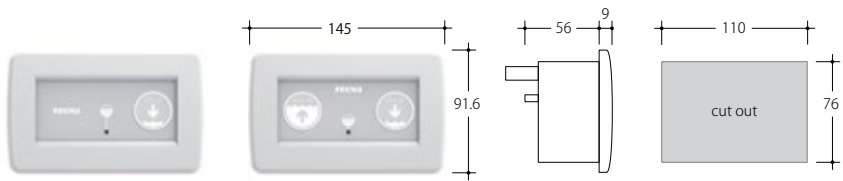

Premium Touch

Ultimate patented hi-tech glass touch panel with software.

STANDARD - Standard control panel all-in-one.

Frame color: ● black ○ white
Panel color: ● gray **Optional:** ○ white ● cream

Note: compatible with Tecma pneumatic sensor or other N.A. switch type sensor.