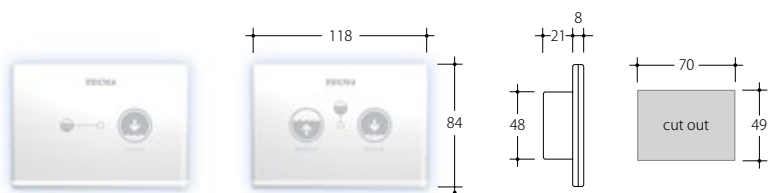

Premium Touch

Ultimate patented hi-tech glass touch panel with software.

STANDARD - Standard control panel all-in-one.

Frame color: ● black ○ white
Panel color: ● gray **Optional:** ○ white ● cream

Note: compatible with Tecma pneumatic sensor or other N.A. switch type sensor.

MULTIFRAME - Control panel compatible with all commercial bezels.

Frame color: ○ white **Panel color:** ● gray

ARGENT - Elegant metal push button.

Color: ● gray

TOUCH - Ultimate hi-tech glass touch panel.

Color: ● black ○ white

Note: compatible with Tecma pneumatic sensor or other N.A. switch type sensor.

PREMIUM - Patented silicon pad control panel with software.

Frame and panel color: ○ white

PREMIUM TOUCH - Ultimate patented hi-tech glass touch panel with software.